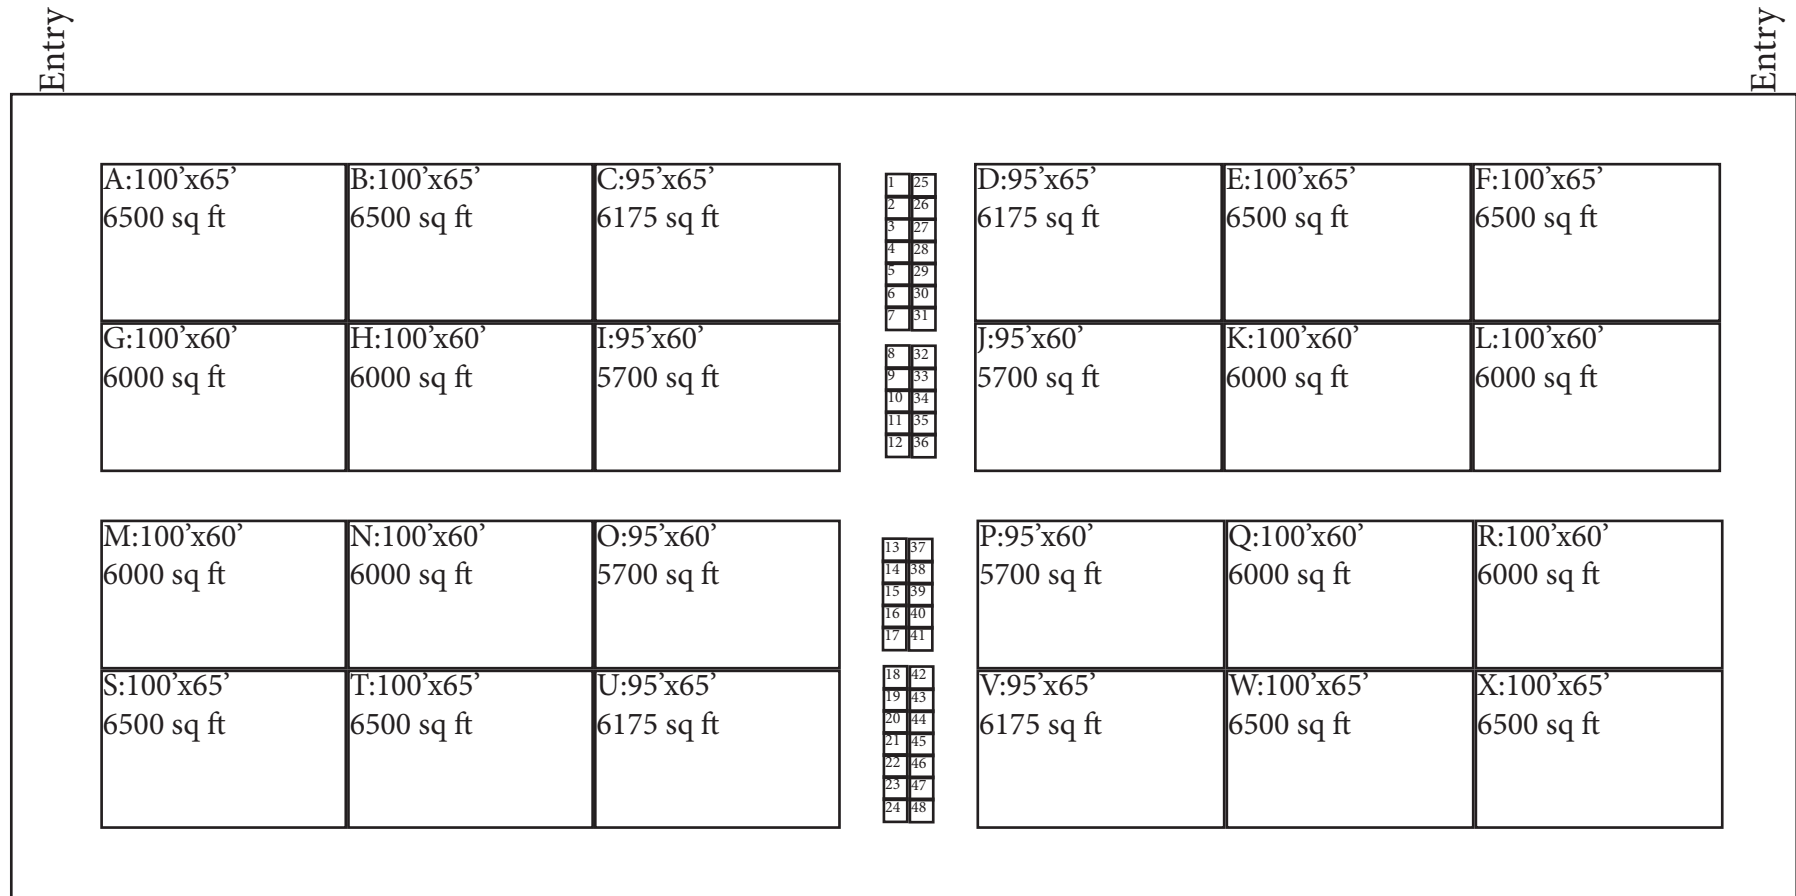

The OKC Boat & RV Show Layout 2018

BENNETT EVENT CENTER

All lettered spaces are dealer spaces and all numbered spaces are 10'x10' exhibitor booths.